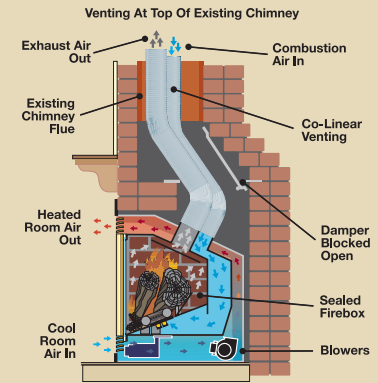

- Turn the pilot and burners on and off
- Adjust the heat output to your comfort
- Turn the blowers on and off or adjust blower air output
- Turn the FireLight on and off
- Even turn off the rear burner on mild days

You can accurately control room temperature using the remote control's smart digital thermostat. Simply set the temperature, and the burner will automatically turn down as room temperature nears the set temperature.

Mendota Sealed Combustion, Direct Vent Technology

Mendota's sealed combustion, direct vent system draws air for combustion from outside the home into a sealed firebox. Exhaust is expelled through a separate vent. Room air is heated and recirculated.

The system keeps warm air *in* and cold air *out*. This assures high air quality, maximum efficiency and trouble-free operation in today's tight homes.

Save Energy by "Zone Heating" With a Mendota Gas Fireplace Insert