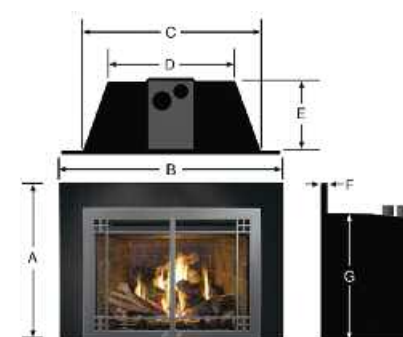

Mendota FullView (FV33i & FV44i) Direct Vent Gas Fireplace Insert Specifications

Shown with Homestead doors in Vintage/Natural Iron